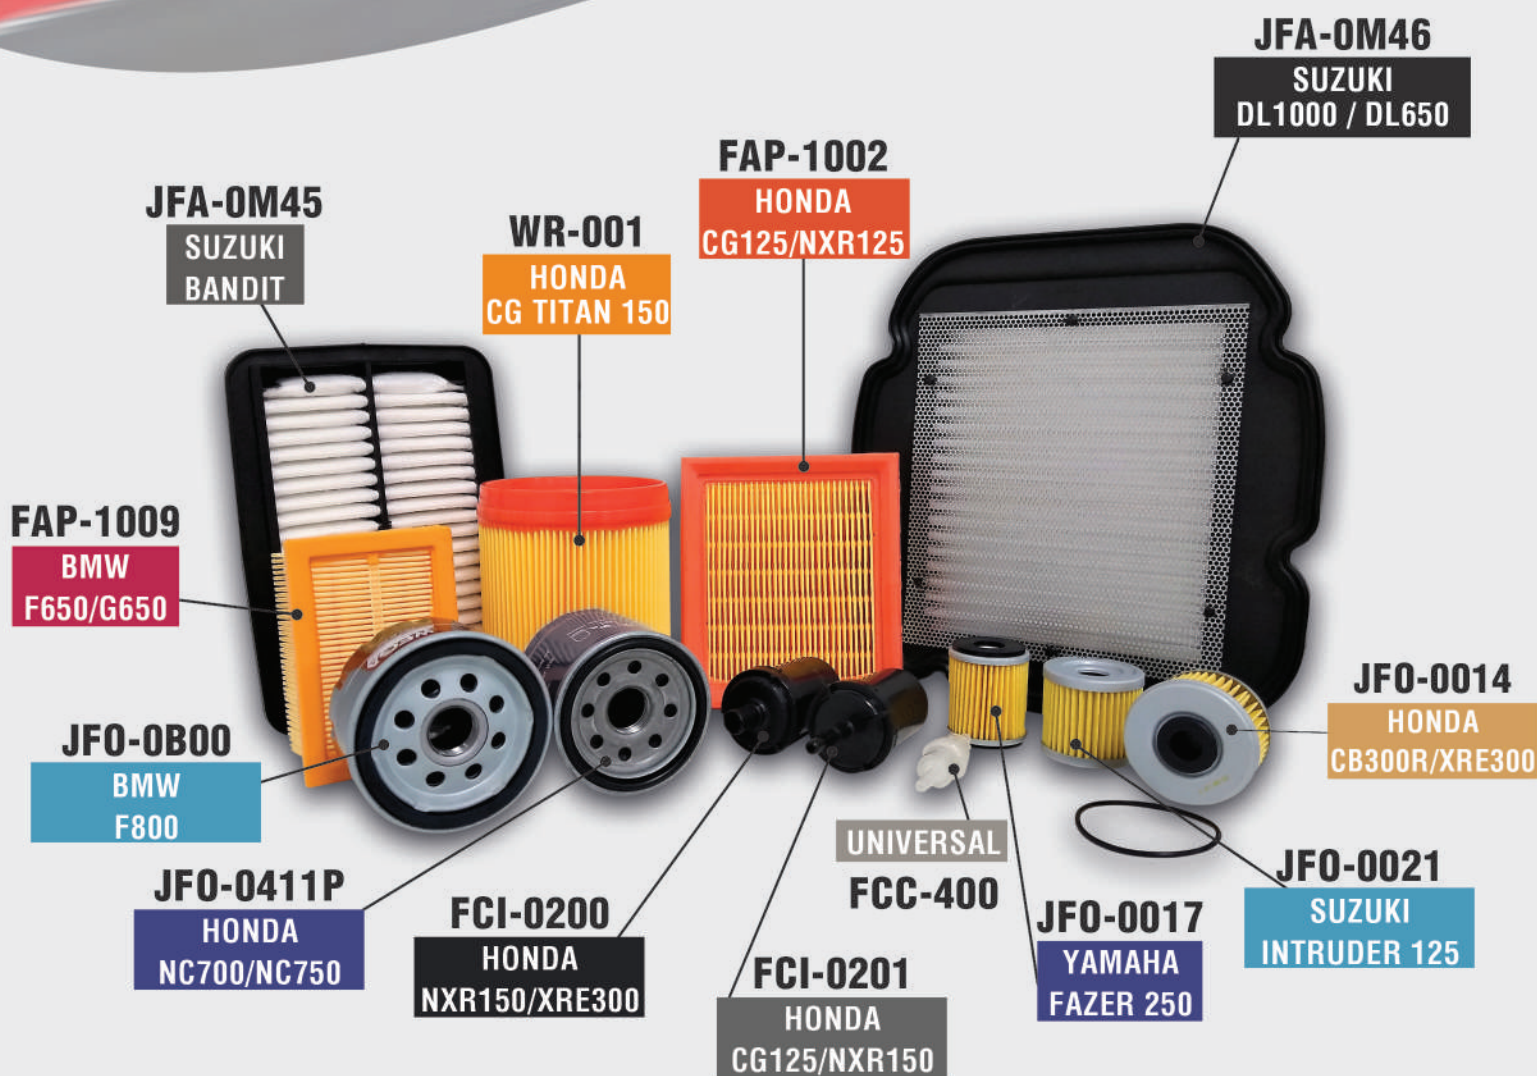

CONFIRA TODOS OS PRODUTOS E APLICAÇÕES COMPLETAS EM NOSSO CATÁLOGO - www.wegamotors.com.br

site WEGA
www.wegamotors.com.br

assistência técnica
11 2219-6800
11 2219-6801

facebook
wegamotorsbr

instagram
wegamotorsbr

youtube
wegamotorsbr

catálogo eletrônico
consulte nosso site e aplicativos

SAC
0800 742 1000